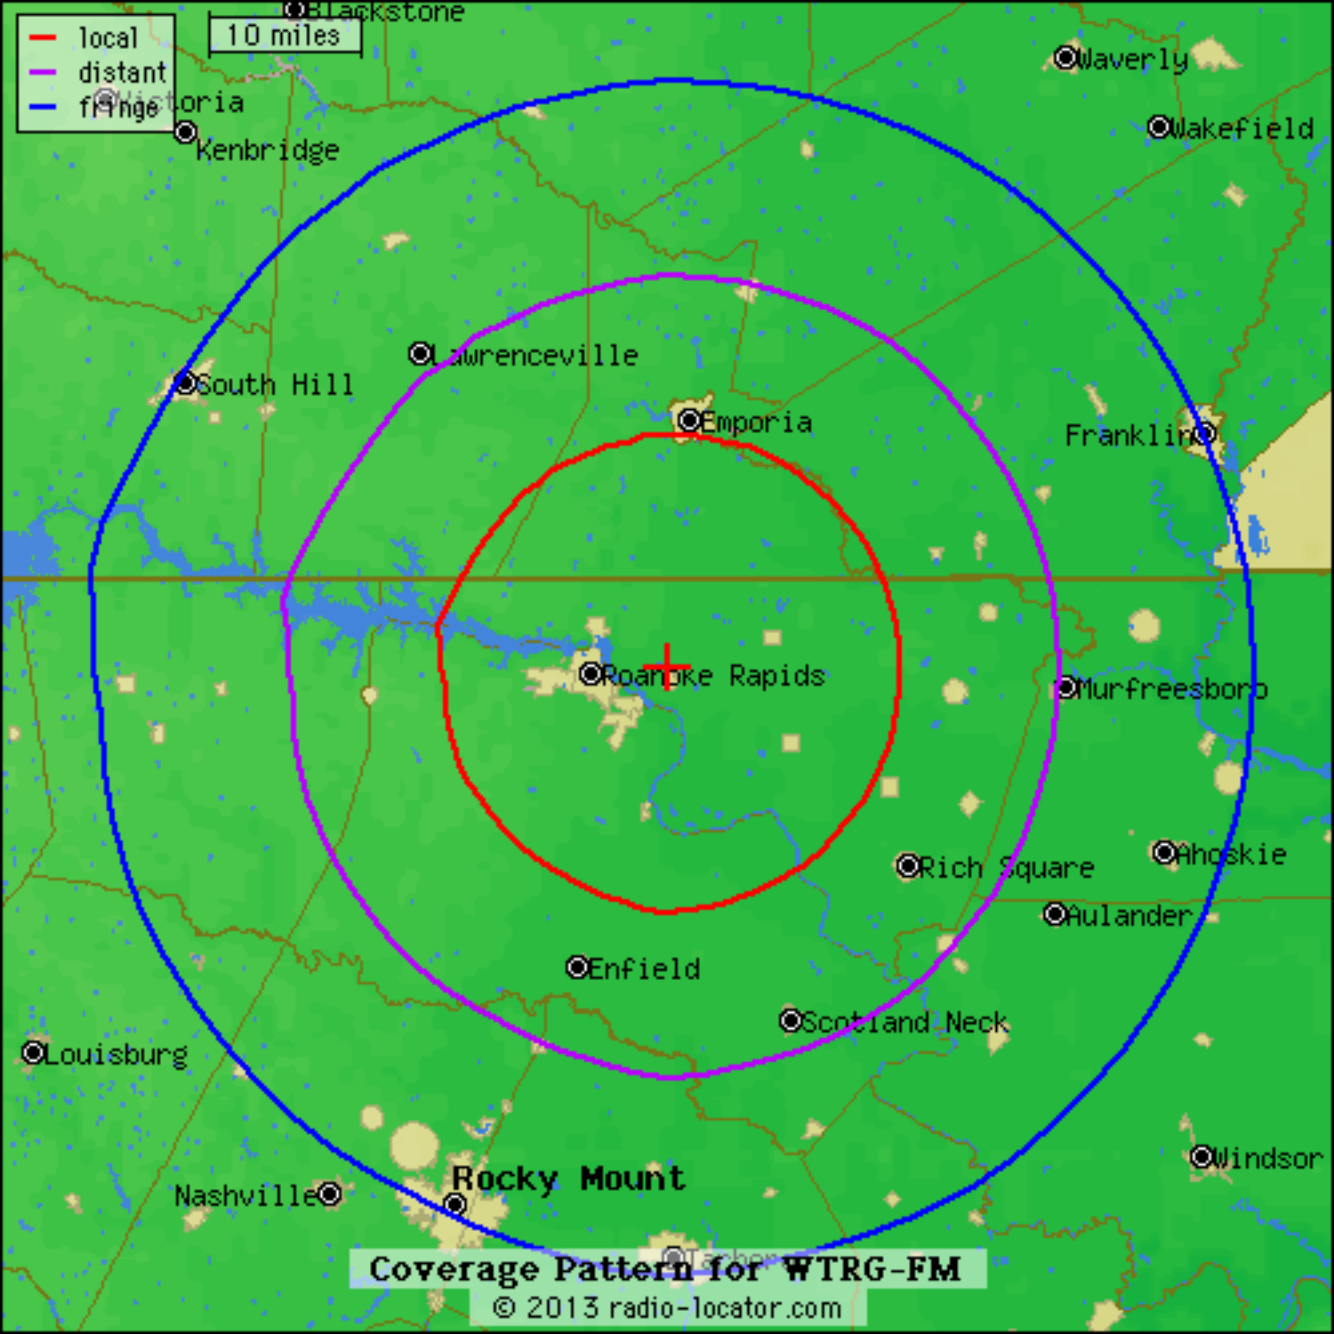

10 miles

- local
- distant
- fringe

Coverage Pattern for WTRG-FM